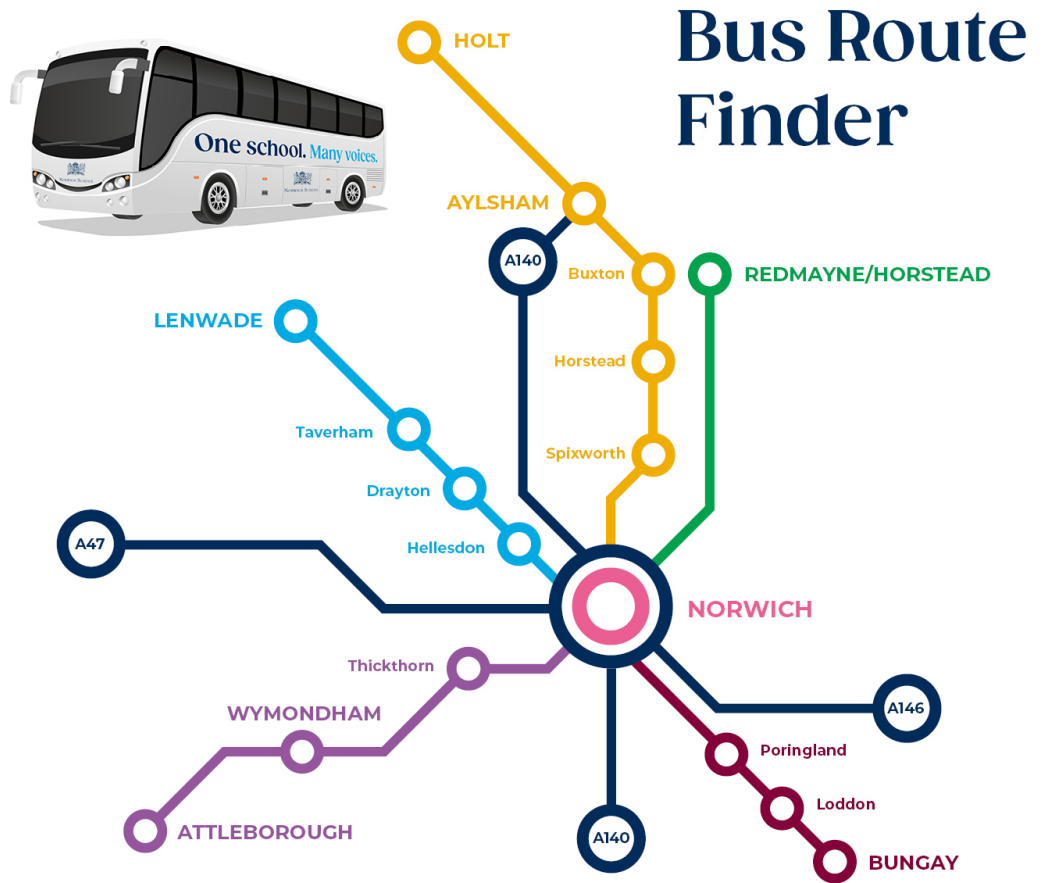

### School Bus Service 2023-2024 - Trinity Term

The following bus routes run during term time only:

*Please be aware that there is a separate ticket to travel to and from Horstead - you will not need to purchase tickets for both the Redmayne and Holt routes.*

City route  
AM and PM  
(see over)

Holt route  
AM only

Attleborough route  
AM and PM

Lenwade route  
AM and PM

Redmayne/  
Horstead route  
PM only

Bungay/  
Loddon route  
AM and PM

NORWICH SCHOOL

City route  
AM and PM

Keswick Road,  
Cringleford -  
PM only