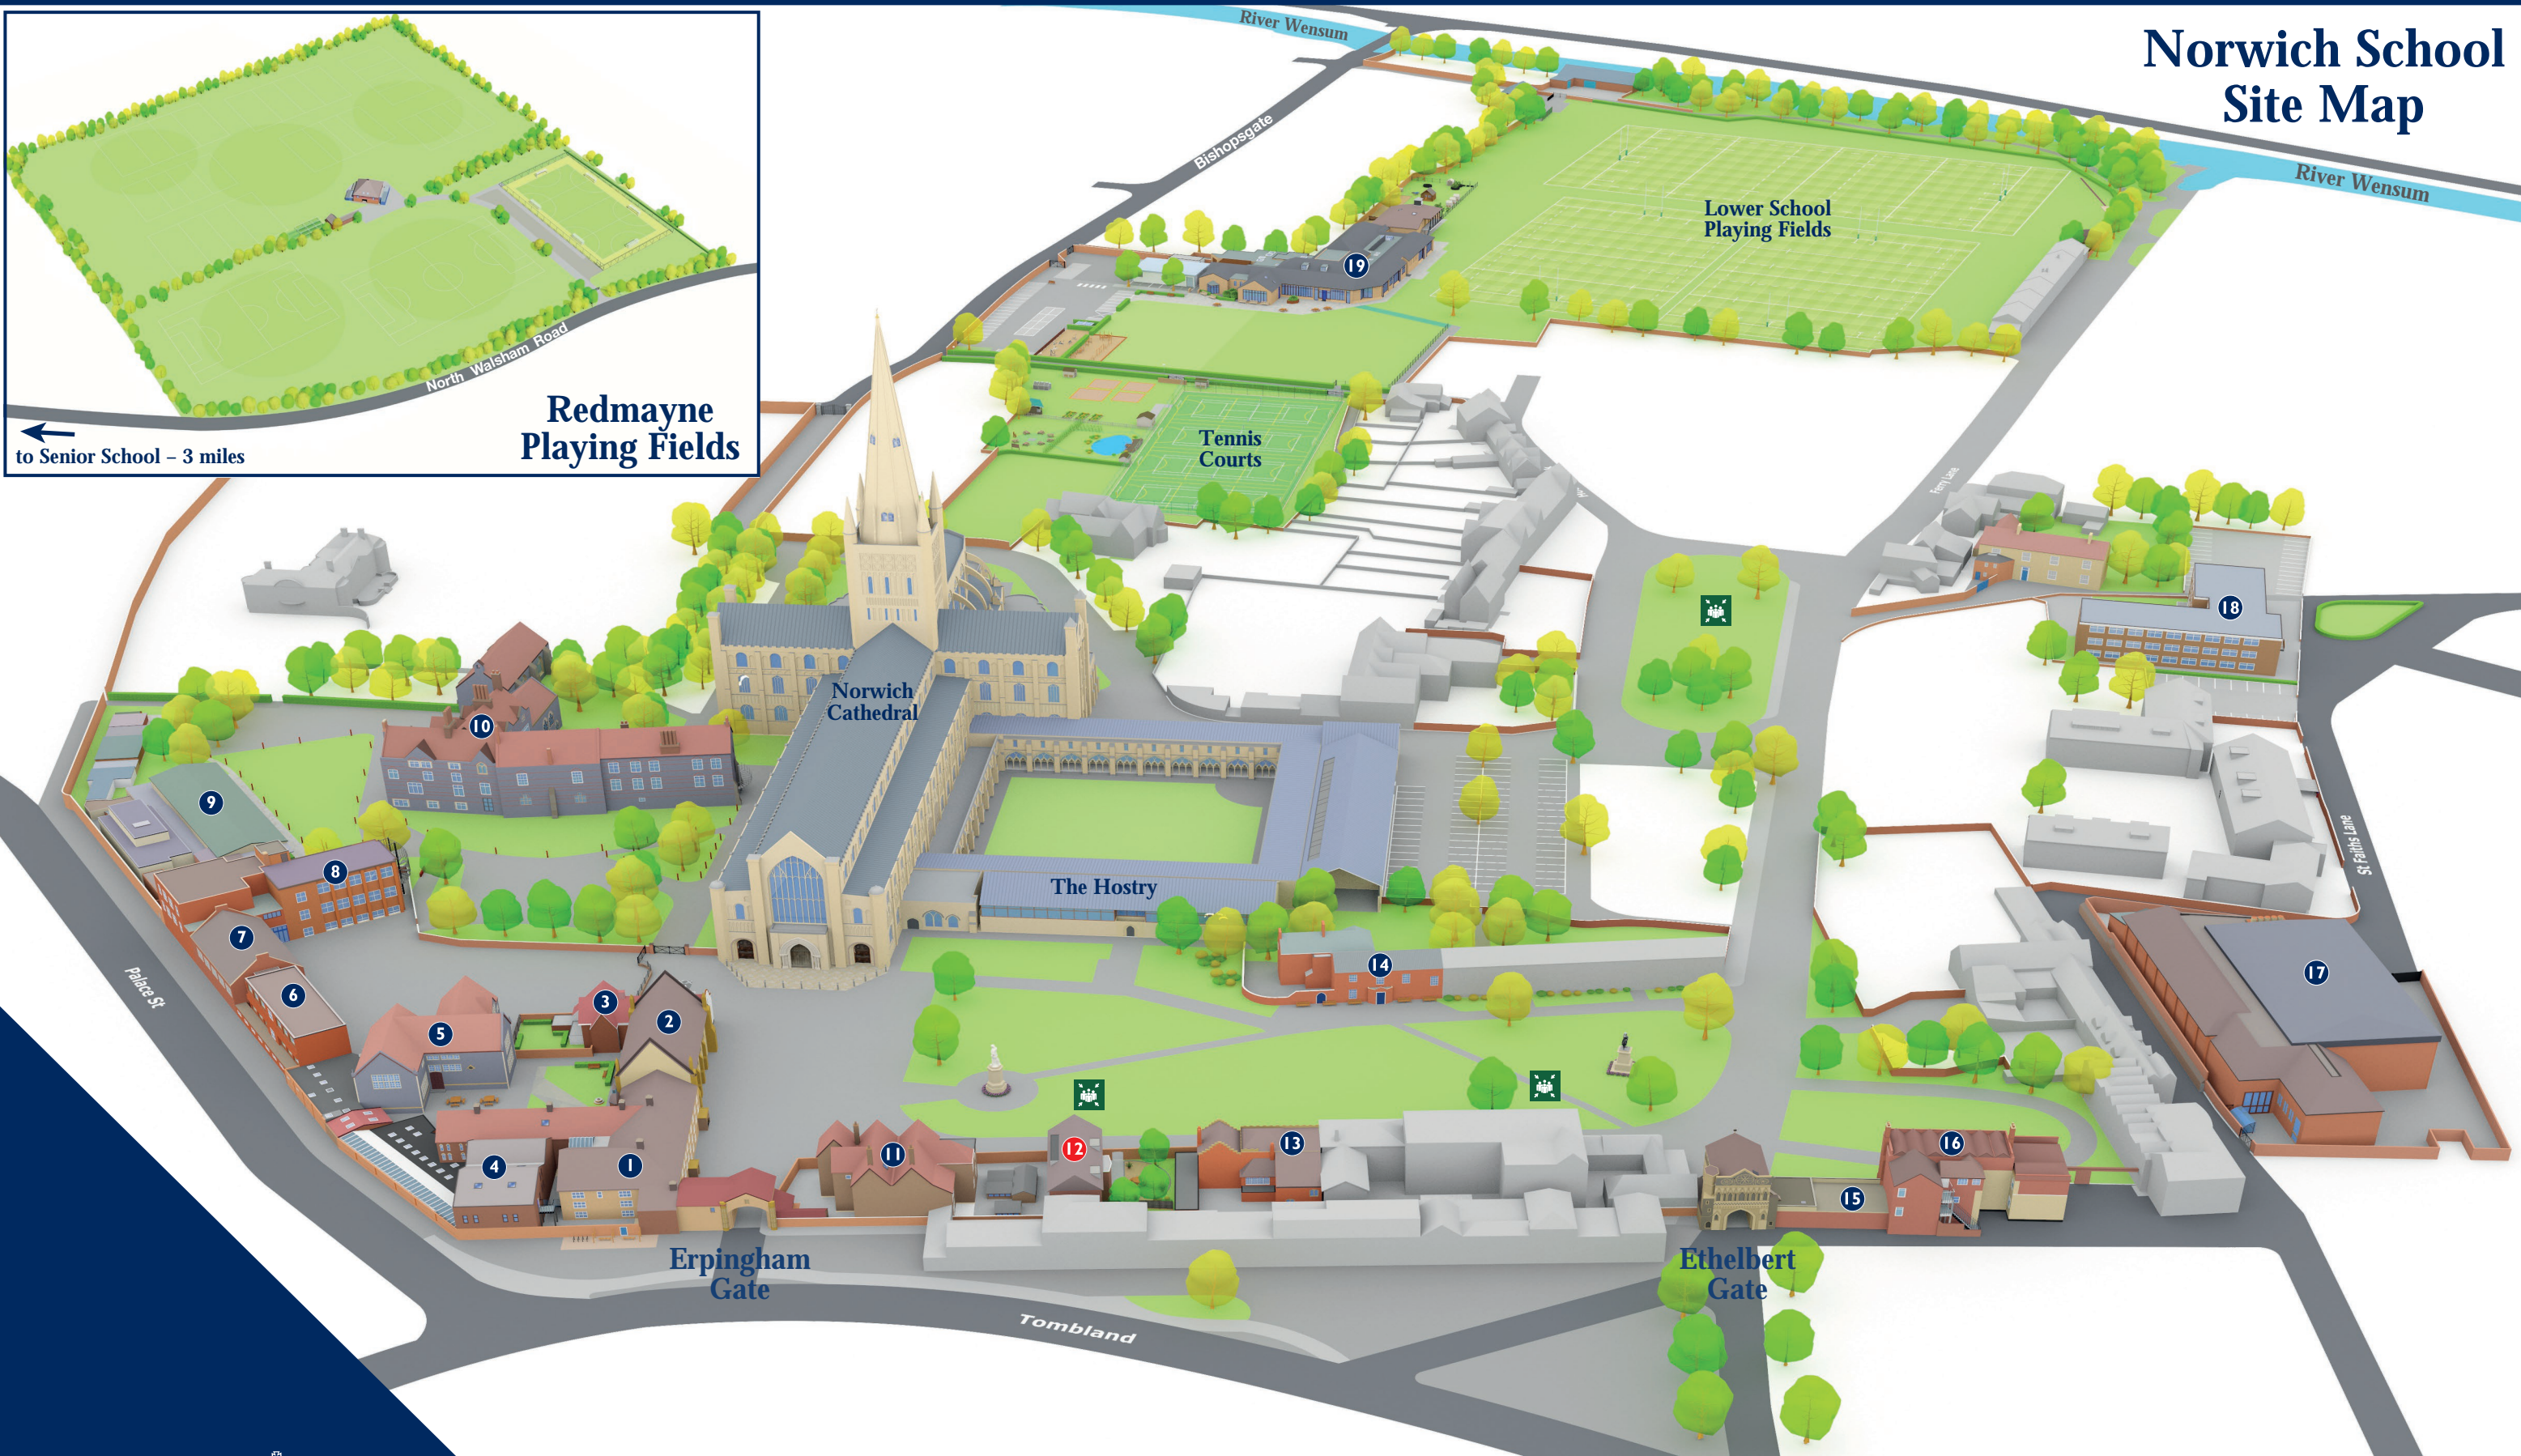

Norwich School Site Map

Redmayne Playing Fields
to Senior School - 3 miles

- 1** School House - Head Master's Office, Admissions Office
 - 2** Chapel and Crypt Gallery
 - 3** School End House - Staff Common Room
 - 4** Carter Centre - Art and Design
 - 5** New Buildings - Modern Foreign Languages
 - 6** Dyers Lodge - Classics
 - 7** Blake Studio - Drama
 - 8** Fleming - Computer Science, English, History
 - 9** Refectory
 - 10** Bishop's Palace - Geography, Maths, Libraries, Sixth Form Common Room
 - 11** 71 The Close - School Uniform Shop, School Archive/Meeting Room
 - 12** 71a The Close - Reception, Medical Centre, Attendance Officer
 - 13** 72 The Close - Religious Studies
 - 14** 68 The Close - PPE, Art, History
 - 15** 1 Almary Green - Music
 - 16** 2 & 2a Almary Green - Music
 - 17** Daynes Sport Centre
 - 18** Horsefair House - Science
 - 19** Lower School
- Fire Evacuation Point

NORWICH SCHOOL